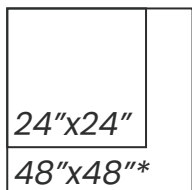

### Sizes

3"x12"			
12"x24"			
24"x48"			
48"x95"*			

2"x2" Mosaic

Elongated Hexagon

2"x24" Bullnose