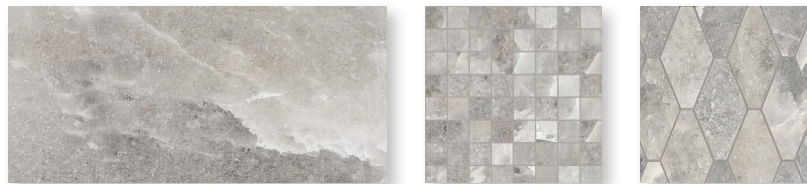

### Sizes

3"x12"			
12"x24"			
24"x48"			
48"x95"*			

2"x2" Mosaic

Elongated Hexagon

2"x24" Bullnose

### Colors

Celtic Gray

Danish Smoke

Maui Green

White Gold